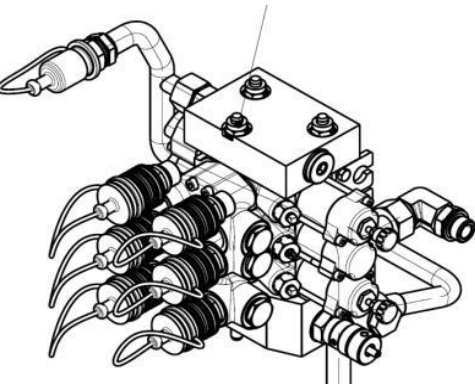

FRONT TIRES

REAR POWER TAKE OFF

SCVs and HYDRAULIC PUMPS

REAR 3 POINT HITCH & DEPORT

LIFT ROD

WAGON HITCH

REAR LIFT & OPTIONS

COUNTRY CODES (OPERATOR'S MANUAL)

TRAILER BRAKE

CAB OPTIONS

Hydraulic system configuration

| Option codes | Description | Pumps | Flow divider position | Models | | | | | |
|---------------------------|-------------------------------------|----------------------|-----------------------|--------|----|---|----|-----|----|
| | | | | F | FL | V | VL | VLB | FB |
| 820611 04300 | 4 REAR SCVs | 2 pumps Base | low | X | X | X | X | X | X |
| 820612 04310 | 6 REAR SCVs | 2 pumps Base | low | X | X | X | X | X | X |
| 820613 04320 | 6 REAR SCVs | 2 pumps Base | high | X | X | X | X | | |
| 820802 820614 04330 | 6 REAR SCVs + 4 LATERAL SCVs | 2 pumps Base | high | X | X | X | X | | |
| 820718 | 6 REAR SCVs | 3 pumps Mandatory | high | X | | X | X | | |
| 820804 820719 | 6 REAR SCVs + 4 LATERAL SCVs | 3 pumps Mandatory | high | X | | X | X | | |
| 820615 | 8 REAR SCVs | 2 pumps Base | high | X | | X | X | | |
| 820616 820803 | 8 REAR SCVs + 6 LATERAL SCVs | 2 pumps Base | high | X | | X | X | | |
| 820805 820617 04340 | 8 REAR SCVs + 6 LATERAL SCVs | 3 pumps Mandatory | high | X | X | X | X | | |
| 820720 | 8 REAR SCVs | 3 pumps Mandatory | high | X | | X | | | |