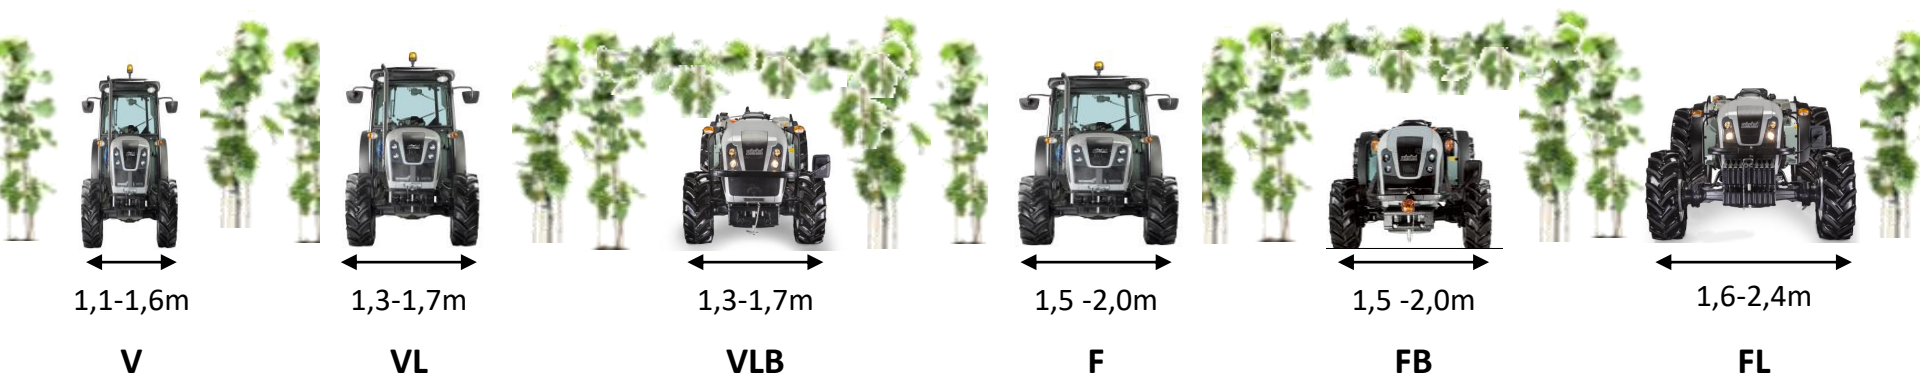

● **1990 Carraro Agri-X tractor**

● **1996 Carraro Agri-Up tractor**

● **2005 Carraro AgriPlus tractor**

● **2010 Carraro AgriCube tractor**

● **2017 New Carraro AgriCube tractor Series (IIIB)**

A Long History of Leadership

The RANGE

The ideal answer for any field!

Main application fields: Vineyards, Orchards, Olive groves, Kiwi trees.

FB, VLB: The lowest tractors in the market

Seat 1000mm
Bonnet 1250mm
Rear fender 1125mm

1,5 -2,0m

FB

1,3-1,7m

VLB

Carraro Agricube: Special Tractors

- ✓ 6 models with 68 basic configurations
- ✓ From 75 hp to 101 hp
- ✓ 4 transmissions available
- ✓ Cabin or OOS
- ✓ A wide range of options

Possibility to configurate the tractor