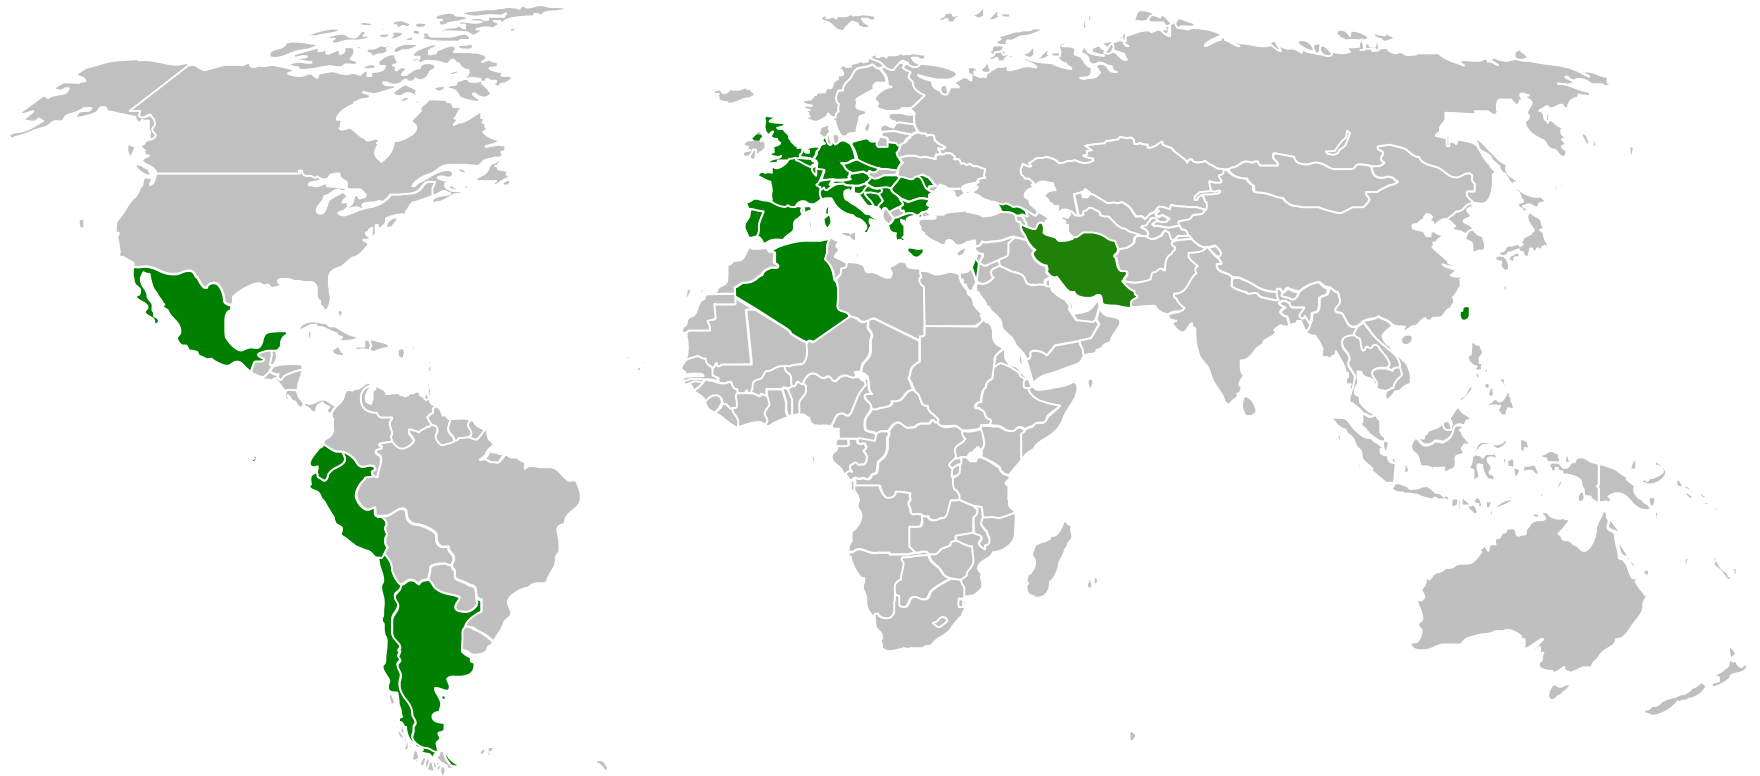

Turnover 2016/mln €

594

Headcount

2980

People

Plants

9

(Italy, India, China, Brazil,
Argentina)

Colour is an option

June 2017, New Series Launch

Pergola cabin for VLB

CARRARO

Sales: Dealers in 30 Countries

Tractors Built for the Best™

Carraro Spa © 2017

All data and information here with enclosed
are subject to change.